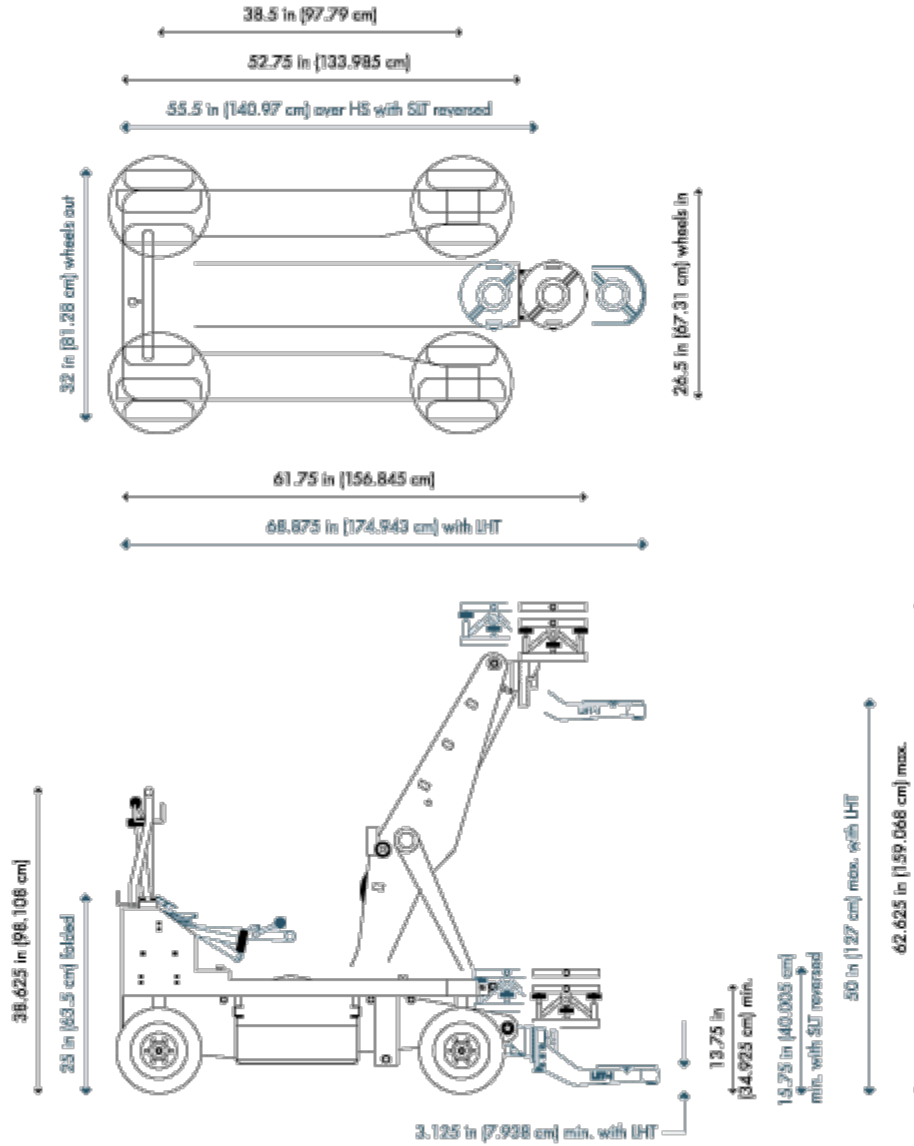

Model 10 Dolly

### Dimensioned Drawings

Top and Side Views  
Steering Options

Close Window

Print This Page

Close Window

Print This Page

J.L. Fisher, Inc. / 1000 Isabel Street / Burbank CA 91506 USA  
Tel: 818.846.8366 / Fax: 818.846.8699 / [www.jlfisher.com](http://www.jlfisher.com)