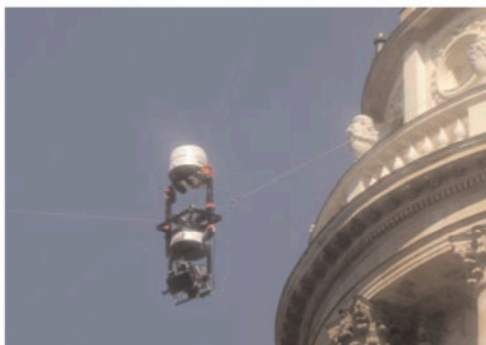

SPIDERCAM 35

INNOVATIVE COMPUTERISED CAMERA SYSTEM
FOR 3D CAMERA MOTION

"Spidercam 35" is a versatile system for film or commercial productions. With an ARRI 235 camera supplied with a Cooke S4 lense Spidercam 35 is able to access any point of an area.

The video assist is transmitted by fiber optics without any data loss.

TECHNICAL DETAILS

- CAMERA
- LENS
- REMOTEHEAD
- MAX. AREA
- SAFETY

- ARRI 235
- Cooke S4 Wideangle 18-25mm/ further lenses on request
- 2-Axis SpiderHead
- 200 x 200 m
- BGV C1 certificated